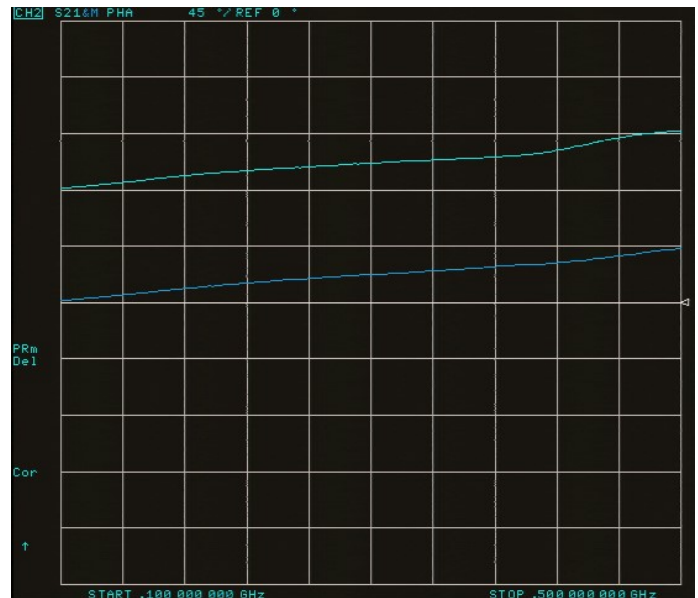

PHASE BALANCE

Specifications subject to change without

www.preferredpowerproducts.com

Tel: 1-772-291-2549 | sales@preferredpowerproducts.net

STUART, FL 34997