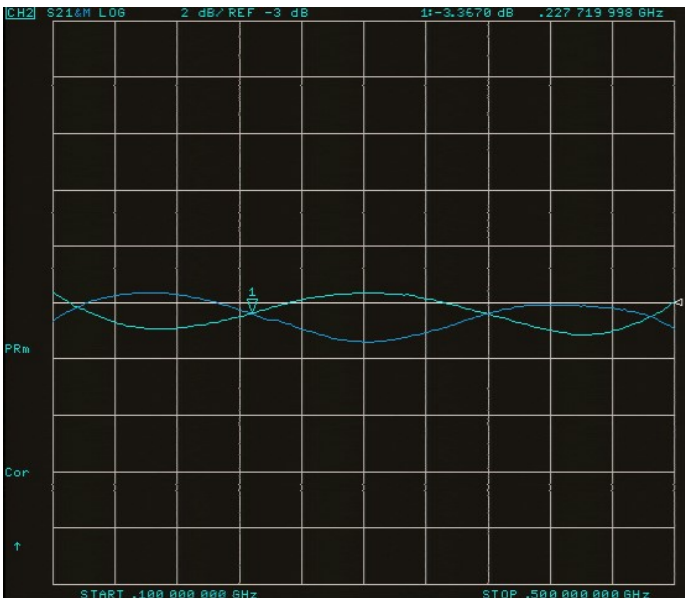

# 1000 Watt 90° Coaxial Hybrid Coupler

Data Sheet

100-500 MHz

## VSWR ALL PORTS

## COUPLING/AMPLITUDE BALANCE