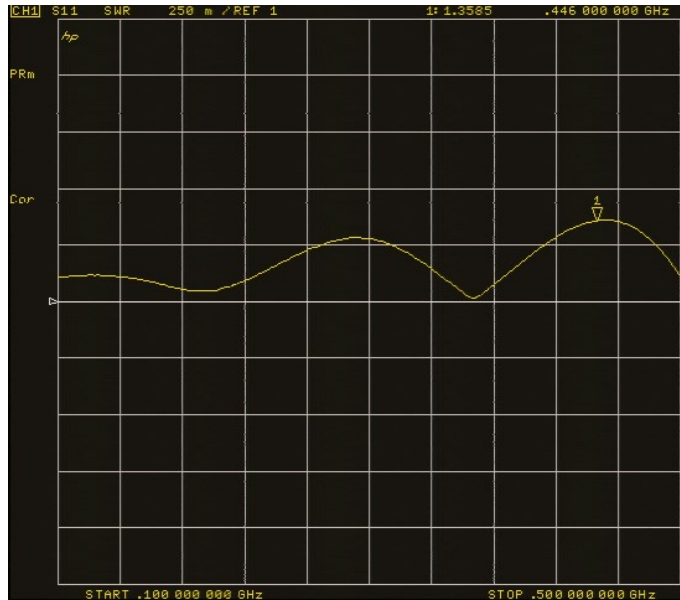

# 1000 Watt 90° Coaxial Hybrid Coupler

Data Sheet

100-500 MHz

## VSWR ALL PORTS

## COUPLING/AMPLITUDE BALANCE